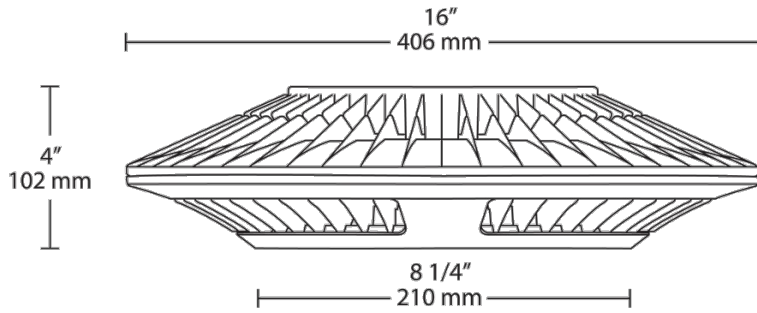

Patents:

The design of CLED78 is protected by patents pending in US, Canada, China, Taiwan and Mexico.

Optical

BUG Rating:

B2 U1 G1

CLED78W

Dimensions

Features