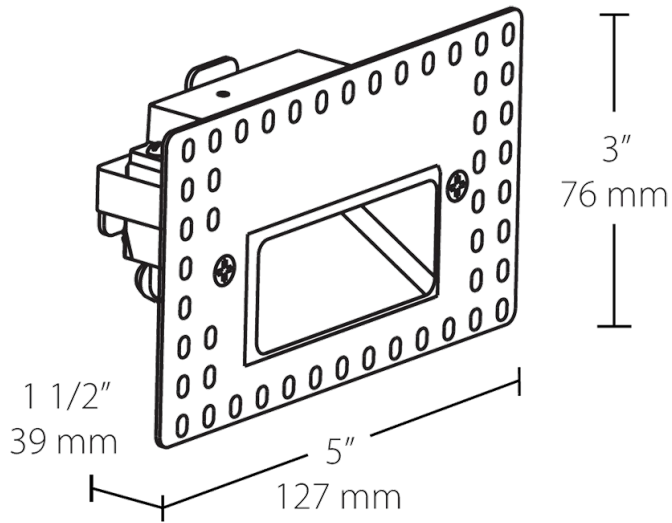

Dimensions

Features

- Easy installation into a recessed 2" x 4" job
- Deep regress of light source eliminates glare
- Concealed hardware for a clean, sophisticated look
- Suitable for both indoor and outdoor use
- 5 year warranty