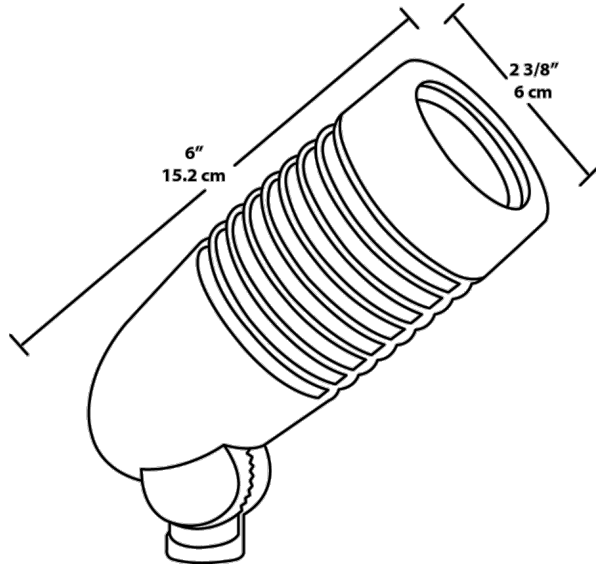

Dimensions

Features

- Microprismatic diffuser produces a smooth distribution and low glare
- 4H x 4V NEMA beam spread
- Optional spot and narrow spot hood reflectors available
- Runs cool; prevents burning foliage or fingers
- 5-year warranty

Ordering Matrix

Family	Watts	Color Temp	Finish
LFLED	8 = 8W	Blank = 5000K (Cool) Y = 3000K (Warm) N = 4000K (Neutral)	A = Bronze W = White B = Black VG = Verde Green