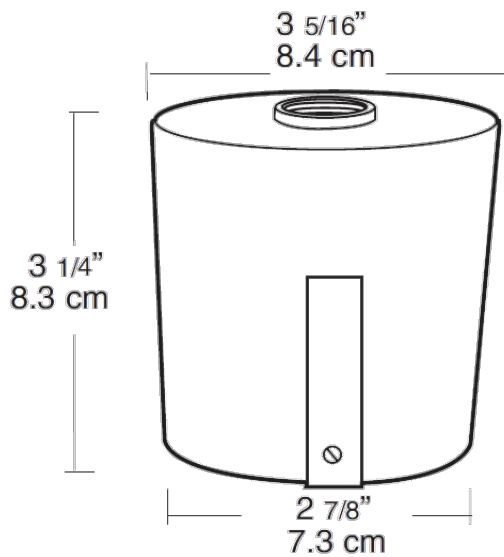

Dimensions

Features

100% non-rusting, non-corroding brass will naturally patina over time

100,000-hour LED lifespan

5-Year no-compromise warranty