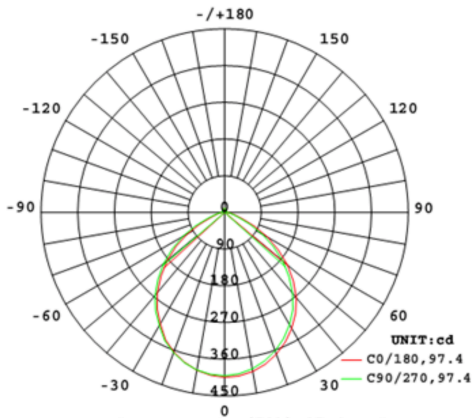

Case and Pallet Dimensions

	QTY	LENGTH	WIDTH	HEIGHT
CASE	4	15.47	7.99	7.95
PALLET	600	7.56	3.82	82.28

Dimension

Light Distribution

Features

- High Performance LEDS up to 106 lm/w
- Use to replace up to 100W traditional light sources
- Durable construction: dent and scratch resistant
- UL wet location rated
- Compatible with most standard recessed housings
- Dimmable down to 5% on compatible dimmers
- CCT selectable 2700K - 4000K
- Smooth diffusing regressed lens
- 5-Year, No-Compromise Warranty

Ordering Matrix

Family	Size	Shape	Wattage	CRI/Color Temp	Voltage	Finish	Trim
R	6	R	11	9FA	120	W	B
4 = 4" 6 = 6"		R = Round	8 = 700lm-725lm 11 = 900lm	9FA = 90 CRI, Field Adjustable	120 = 120V	W = White	B = Baffle S = Smooth