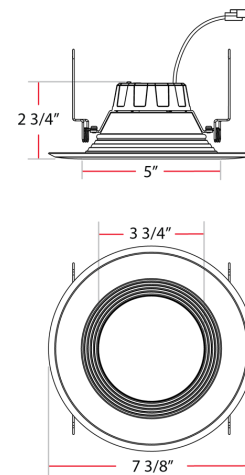

Compatible with most 5" and 6" recessed housings

Finish:

Matte White

Optical

Beam Angle:

95°±10°

Other

Warranty:

Case and Pallet Dimensions

	QTY	LENGTH	WIDTH	HEIGHT
CASE	4	15.47	7.99	7.95
PALLET	600	7.56	3.82	82.28

Dimension

Light Distribution

Features

- High Performance LEDS up to 106 lm/w
- Use to replace up to 100W traditional light sources
- Durable construction: dent and scratch resistant
- UL wet location rated
- Compatible with most standard recessed housings
- Dimmable down to 5% on compatible dimmers
- CCT selectable 2700K - 4000K
- Smooth diffusing regressed lens
- 5-Year, No-Compromise Warranty