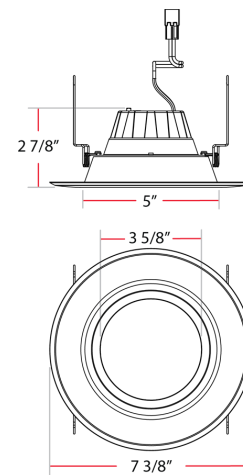

Compatible with most 5" and 6" recessed housings

Finish:

Matte White

Optical

Beam Angle:

95°±10°

Other

Warranty:

Case and Pallet Dimensions

	QTY	LENGTH	WIDTH	HEIGHT
CASE	4	15.47	7.99	7.95
PALLET	600	7.56	3.82	82.28

Dimension

Light Distribution

Features

- High Performance LEDS up to 106 lm/w
- Use to replace up to 100W traditional light sources
- Durable construction: dent and scratch resistant
- UL wet location rated
- Compatible with most standard recessed housings
- Dimmable down to 5% on compatible dimmers
- CCT selectable 2700K - 4000K
- Smooth diffusing regressed lens
- 5-Year, No-Compromise Warranty

Ordering Matrix

Family	Size	Shape	Wattage	CRI/Color Temp	Voltage	Finish	Trim
R	6	R	8	9FA	120	W	S
4 = 4" 6 = 6"		R = Round	8 = 700lm-725lm 11 = 900lm	9FA = 90 CRI, Field Adjustable	120 = 120V	W = White	B = Baffle S = Smooth