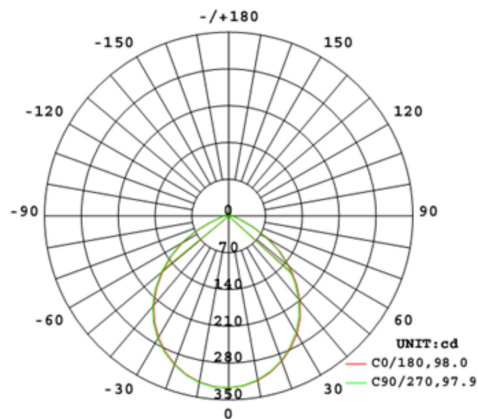

Case and Pallet Dimensions

	QTY	LENGTH	WIDTH	HEIGHT
CASE	4	15.47	7.99	7.95
PALLET	600	7.56	3.82	82.28

Dimension

Light Distribution

Features

- High Performance LEDS up to 106 lm/w
- Use to replace up to 100W traditional light sources
- Durable construction: dent and scratch resistant
- UL wet location rated
- Compatible with most standard recessed housings
- Dimmable down to 5% on compatible dimmers
- CCT selectable 2700K - 4000K
- Smooth diffusing regressed lens
- 5-Year, No-Compromise Warranty

Ordering Matrix

Family	Size	Shape	Wattage	CRI/Color Temp	Voltage	Finish	Trim
R	6	R	8	9FA	120	W	S
4 = 4" 6 = 6"		R = Round	8 = 700lm-725lm 11 = 900lm	9FA = 90 CRI, Field Adjustable	120 = 120V	W = White	B = Baffle S = Smooth