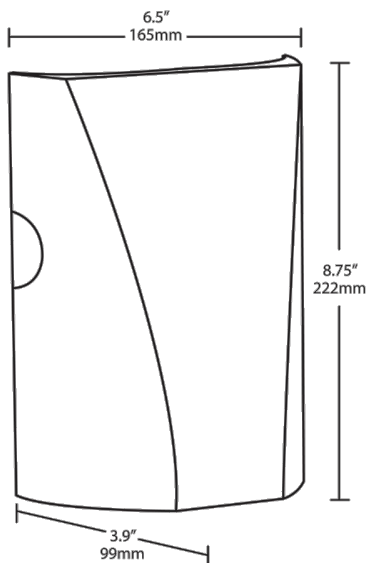

Technical Specifications (continued)

Other

California Title 24:

SLIM12/PC complies with 2013 California Title 24 building and electrical codes as a commercial outdoor non-pole-mounted fixture < 30 Watts.

Patents:

The design of the SLIM™ is protected by patents in U.S. Pat D681,864, and pending patents in Canada, China, Taiwan and Mexico.

Country of Origin:

Designed by RAB in New Jersey and assembled in the USA by RAB's IBEW Local 3 workers.

Buy American Act Compliant:

This product is a COTS item manufactured in the United States, and is compliant with the Buy American Act.

Recovery Act (ARRA) Compliant:

This product complies with the 52.225-21 "Required Use of American Iron, Steel, and Manufactured Goods-- Buy American Act-- Construction Materials (October 2010).

Trade Agreements Act Compliant:

This product is a COTS item manufactured in the United States, and is compliant with the Trade Agreements Act.

GSA Schedule:

Suitable in accordance with FAR Subpart 25.4.

Optical

BUG Rating:

B1 U0 G0

BUG Rating:

B1 U0 G0

Dimensions

Features

- Full cutoff, fully shielded LED wallpack
- Can be used as a downlight or uplight
- Contractor friendly features for easy installation
- 100,000-hour LED Life
- 5-Year Warranty

Ordering Matrix

Family	Watts	Color Temp	Finish	Photocell	Dimming
SLIM	26 = 26W 18 = 18W 12 = 12W	Blank = 5000K (Cool) Y = 3000K (Warm) N = 4000K (Neutral)	Blank = Bronze W = White	Blank = No Photocell /PC = 120V Button /PC2 = 277V Button /PCT = 120-277V Twistlock	Blank = No Dimming /D10 = Dimmable