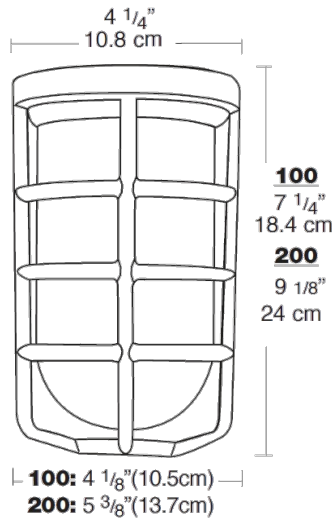

product

Die cast aluminum construction. Mounts to existing surface or recessed 4" boxes. Adapter plate provided. Medium base socket and a variety of globes. Lamp supplied.

Color: Black

Weight: 2.5 lbs

**Project:**

## Dimensions