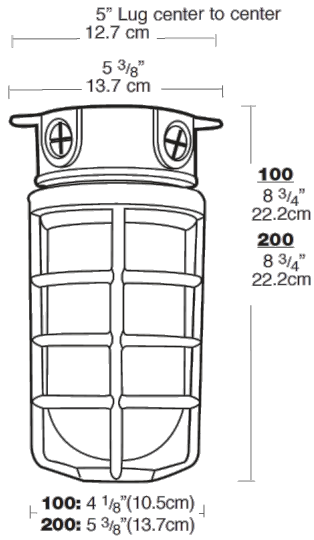

Color: Natural

Weight: 1.1 lbs

Project:	Type:
Prepared By:	Date:

Lamp Info		Ballast Info	
Type:	A19	Type:	N/A
Watts:	150W	120V:	N/A
Shape/Size:	N/A	208V:	N/A
Base:	N/A	240V:	N/A
ANSI:	N/A	277V:	N/A
Hours:	N/A	Input Watts:	0W
Lamp Lumens:	N/A		
Efficacy:	N/A		

This product is a COTS item manufactured in the United States, and is compliant with the Trade Agreements Act.

GSA Schedule:

Suitable in accordance with FAR Subpart 25.4.

Dimensions

Features

- All stainless steel hardware
- Close-up plugs allow Phillips or slotted screwdrivers for easy installation
- Junction box with sturdy mounting lugs
- UL Listed for use with 90°C supply wiring OK for use in dwellings and wet locations
- High temperature silicone internal gaskets
- Premium porcelain socket with 150C 8" long leads
- Clear heat resistant glass globes standard Polycarbonate Permoglobes available