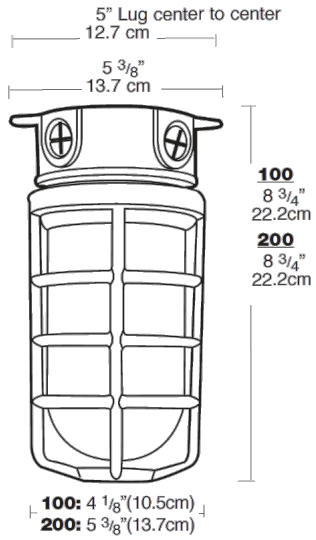

Dimensions

Features

All stainless steel hardware

Close-up plugs allow Phillips or slotted screwdrivers for easy installation

Junction box with sturdy mounting lugs

UL Listed for use with 90°C supply wiring OK for use in dwellings and wet locations

High temperature silicone internal gaskets

Premium porcelain socket with 150C 8" long leads

Clear heat resistant glass globes standard Polycarbonate Permoglobes available