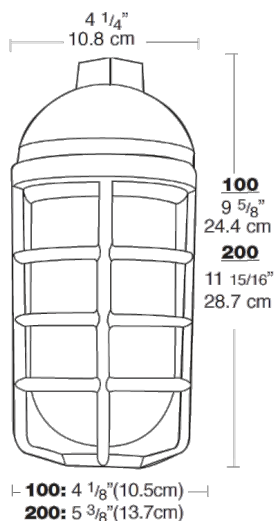

Ballast Info

Type: NPF 120V
120V: 0.35A
208V: N/A
240V: N/A
277V: N/A
Input Watts: 17W
Efficiency: 76%

Technical Specifications

Listings

UL Listing:

Suitable for wet locations. Suitable for use in dwellings. Suitable for use with 90°C supply wiring. Complies with UL Standard 1598. For non-hazardous locations where the lamp, socket and wiring require protection from rain, corrosive fumes, non-combustible dusts, moisture, non-explosive vapors and gases. For lamp base up installation only when outdoors.

Construction

Globes:

Supplied with clear thermal shock resistant soda lime glass unless otherwise stated. Colored and white glass globes available. Unbreakable Permaglobes available in clear and in color.

Ballast Minimum Starting Temperature:

32°F.

Other

Country of Origin:

Designed by RAB in New Jersey and assembled in the USA by RAB's IBEW Local 3 workers.

Buy American Act Compliant:

This product is a COTS item manufactured in the United States, and is compliant with the Buy American Act.

Recovery Act (ARRA) Compliant:

This product complies with the 52.225-21 "Required Use of American Iron, Steel, and Manufactured Goods-- Buy American Act-- Construction Materials (October 2010).

Trade Agreements Act Compliant:

This product is a COTS item manufactured in the United States, and is compliant with the Trade Agreements Act.

GSA Schedule:

Suitable in accordance with FAR Subpart 25.4.

Dimensions

Features

- All stainless steel hardware
- Close-up plugs allow Phillips or slotted screwdrivers for easy installation
- Junction box with sturdy mounting lugs
- UL Listed for use with 90°C supply wiring OK for use in dwellings and wet locations
- High temperature silicone internal gaskets
- Premium porcelain socket with 150C 8" long leads
- Clear heat resistant glass globes standard Polycarbonate Permaglobes available