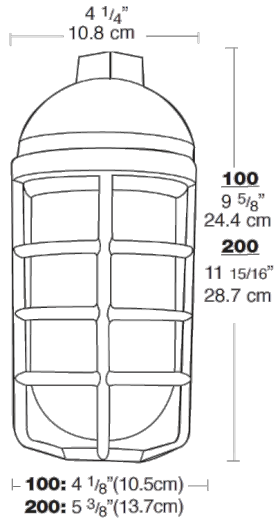

Dimensions

Features

- All stainless steel hardware
- Close-up plugs allow Phillips or slotted screwdrivers for easy installation
- Junction box with sturdy mounting lugs
- UL Listed for use with 90°C supply wiring OK for use in dwellings and wet locations
- High temperature silicone internal gaskets
- Premium porcelain socket with 150C 8" long leads
- Clear heat resistant glass globes standard Polycarbonate Permoglobes available