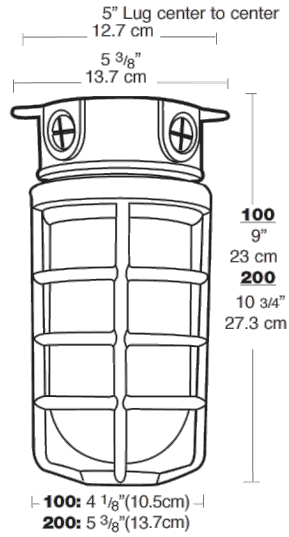

Box mount, die cast aluminum with built-in junction box and sturdy mounting lugs. Medium base socket, 1/2" or 3/4" NPS hub size and a variety of globes. Lamp supplied.

Color: Natural

Weight: 3.3 lbs

<b>Project:</b>	<b>Type:</b>
<b>Prepared By:</b>	<b>Date:</b>

## Dimensions