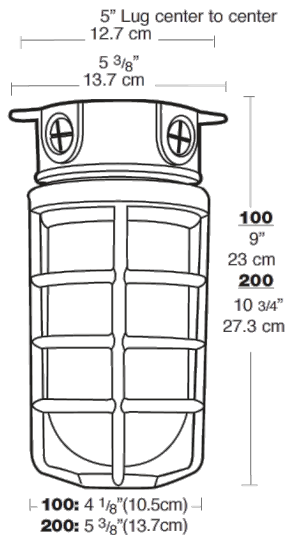

product

Box mount, die cast aluminum with built-in junction box and sturdy mounting lugs. Medium base socket, 1/2" or 3/4" NPS hub size and a variety of globes. Lamp supplied.

Color: Silver

Weight: 3.3 lbs

**Project:**

**Type:**

**Prepared By:**

**Date:**

**Lamp Info**

Type: 13W Quad  
 Watts: 13W  
 Shape/Size: N/A  
 Base: N/A  
 ANSI: N/A  
 Hours: 10,000  
 Lamp Lumens: 825  
 Efficacy: 49 LPW

**Ballast Info**

## Dimensions