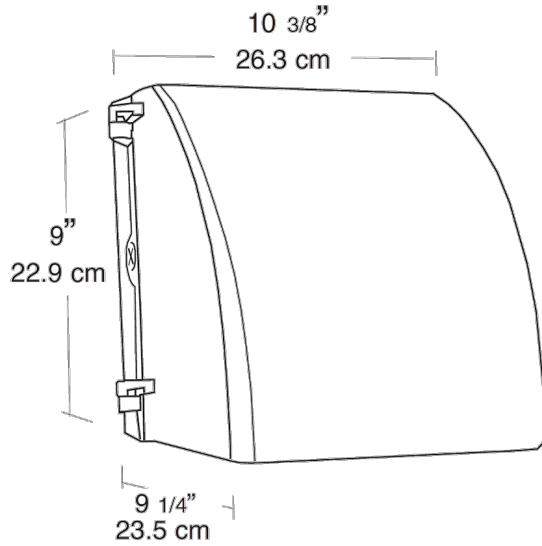

Pat. D561,377.

Electrical

Quad Tap:

Fixture works with 120, 208, 240 and 277 Volts.

Dimensions

Features

- Precision die cast aluminum housing with durable polyester powder coating
- Easy access conduit openings & ballasts for fast internal wiring
- Long life lamp included
- Silicone gasket remains in place during relamping
- Cutoff glare shield for "friendly" lighting
- Hinged door swings open and remains captive for easy relamping