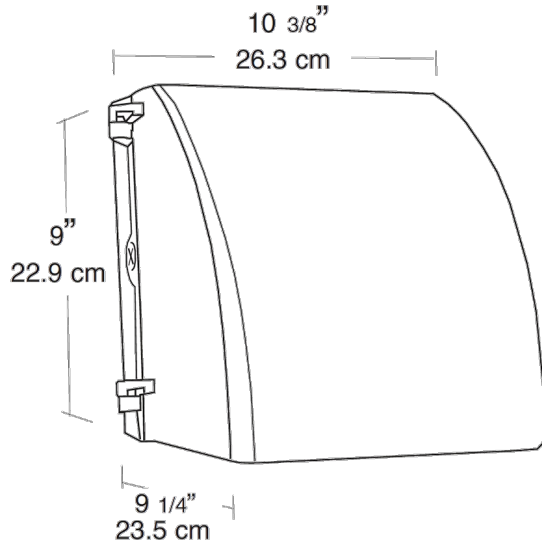

## Dimensions

## Features

- Precision die cast aluminum housing with durable polyester powder coating
- Easy access conduit openings & ballasts for fast internal wiring
- Long life lamp included
- Silicone gasket remains in place during relamping
- Cutoff glare shield for "friendly" lighting
- Hinged door swings open and remains captive for easy relamping