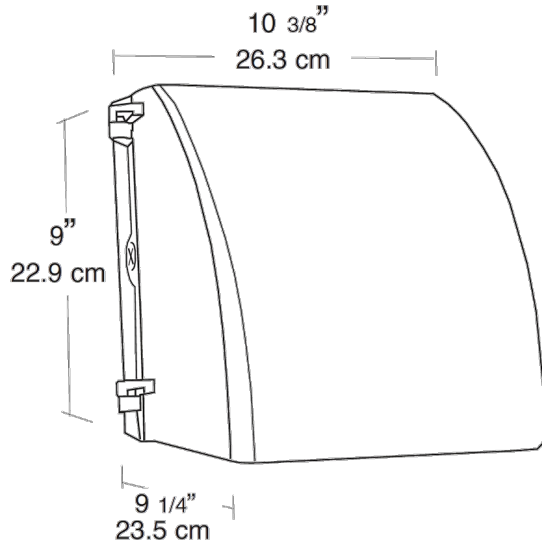

Dimensions

Features

- Precision die cast aluminum housing with durable polyester powder coating
- Easy access conduit openings & ballasts for fast internal wiring
- Long life lamp included
- Silicone gasket remains in place during relamping
- Cutoff glare shield for "friendly" lighting
- Hinged door swings open and remains captive for easy relamping