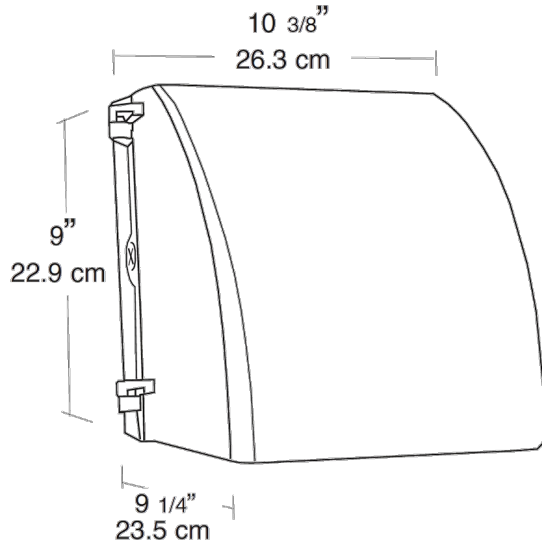

Pat. D561,377.

Dimensions

Features

- Precision die cast aluminum housing with durable polyester powder coating
- Easy access conduit openings & ballasts for fast internal wiring
- Long life lamp included
- Silicone gasket remains in place during relamping
- Cutoff glare shield for "friendly" lighting
- Hinged door swings open and remains captive for easy relamping