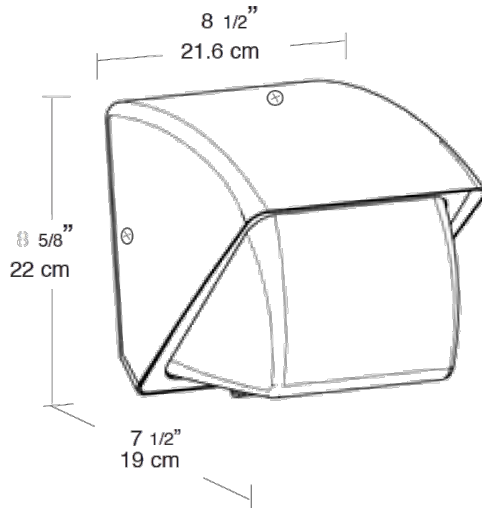

Dimensions

Features

- Precision die cast aluminum housing with durable polyester powder coating
- Easy access conduit openings & ballasts for fast internal wiring
- Long life lamp included
- Silicone gasket remains in place during relamping
- Cutoff glare shield for "friendly" lighting
- Hinged door swings open and remains captive for easy relamping