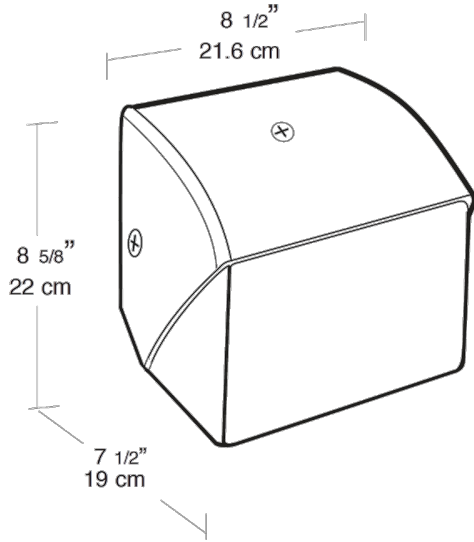

Dimensions

Features

- Precision die cast aluminum housing with durable polyester powder coating
- Easy access conduit openings & ballasts for fast internal wiring
- Long life lamp included
- Silicone gasket remains in place during relamping
- Cutoff glare shield for "friendly" lighting
- Hinged door swings open and remains captive for easy relamping