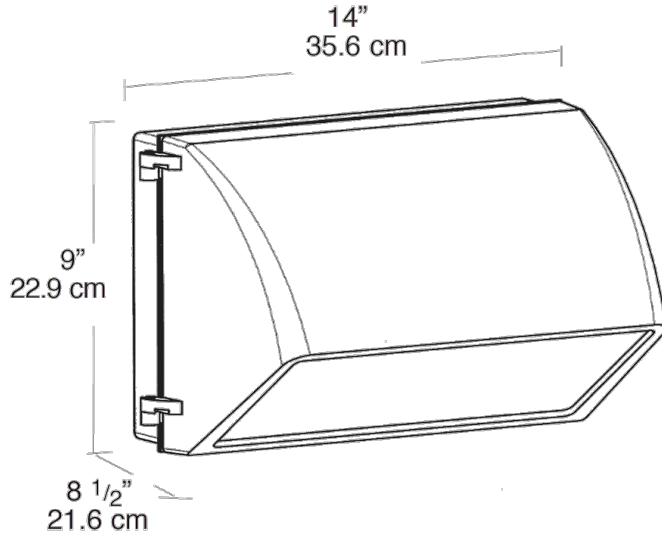

Features

- Precision die cast aluminum housing with durable polyester powder coating
- Tempered Glass Refractor and Tempered Glass Lens
- Drilling template for easy box mounting
- Silicone gasket remains in place during relamping
- Top, side and back conduit openings
- Cutoff Glare Shield for Friendly Lighting
- Long life lamp included