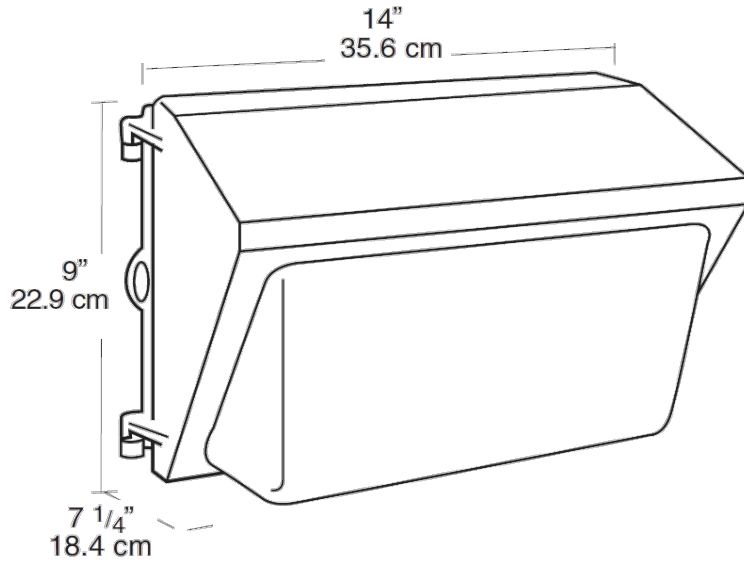

## Dimensions

## Features

- Precision die cast aluminum housing with durable polyester powder coating
- Tempered Glass Refractor
- Drilling template for easy box mounting
- Silicone gasket remains in place during relamping
- Top, side and back conduit openings
- Long life lamp included