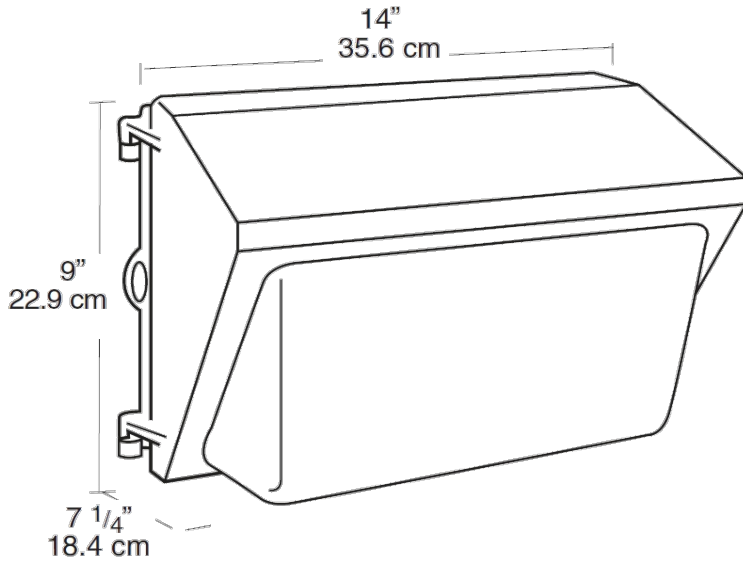

Mid sized wallpack. All aluminum precision die cast construction with tempered glass refractor. Lamp supplied.

Color: Bronze

Weight: 16.4 lbs

Project:	Type:
Prepared By:	Date:

Lamp Info		Ballast Info	
Type:	32w Triple	Type:	Elec HPF QT
Watts:	32W	120V:	0.31A
Shape/Size:	N/A	208V:	0.2A
Base:	N/A	240V:	0.2A
ANSI:	N/A	277V:	0.13A
Hours:	12,000	Input Watts:	32W
Lamp Lumens:	2,400		
Efficacy:	75 LPW		

This product is a COTS item manufactured in the United States, and is compliant with the Trade Agreements Act.

GSA Schedule:

Suitable in accordance with FAR Subpart 25.4.

Dimensions

Features

- Precision die cast aluminum housing with durable polyester powder coating
- Tempered Glass Refractor
- Drilling template for easy box mounting
- Silicone gasket remains in place during relamping
- Top, side and back conduit openings
- Long life lamp included