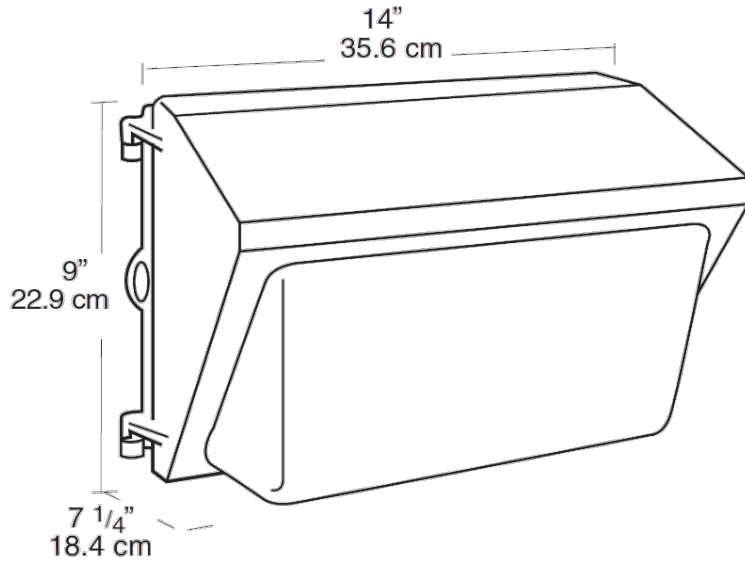

Dimensions

Features

- Emergency battery backup meets NEC requirement
- Test button for required maintenance checks
- Indicator light illuminates when charging
- Maintenance free NiCad battery has 7-10 year life
- Hinged door frame opens and remains captive for easy relamping
- Top, side and back conduit openings
- Long life lamp included