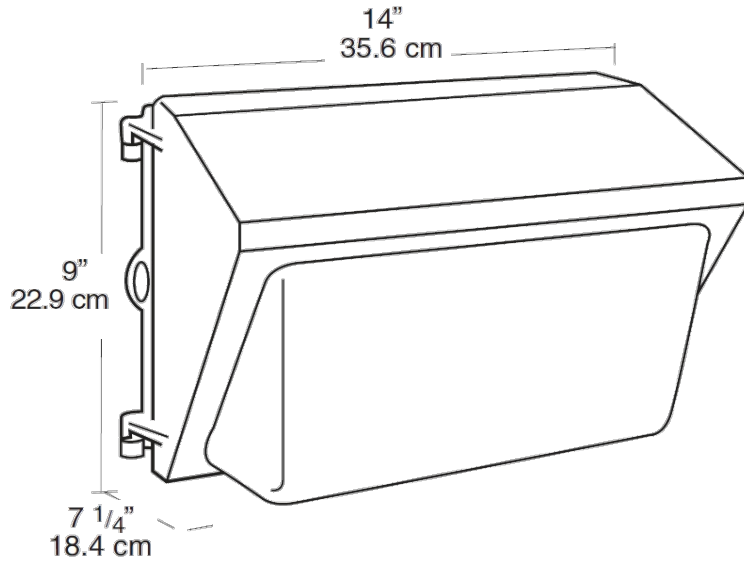

Dimensions

Features

- Emergency battery backup meets NEC requirement
- Test button for required maintenance checks
- Indicator light illuminates when charging
- Maintenance free NiCad battery has 7-10 year life
- Hinged door frame opens and remains captive for easy relamping
- Top, side and back conduit openings
- Long life lamp included