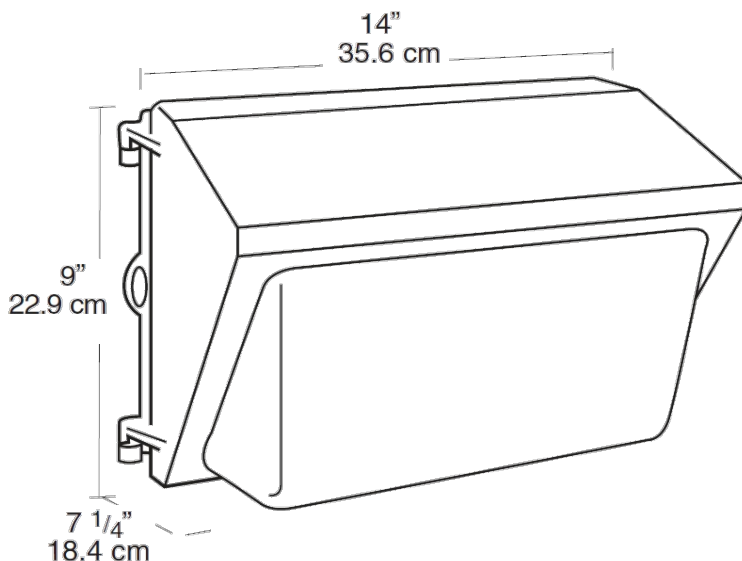

Dimensions

Features

- Precision die cast aluminum housing with durable polyester powder coating
- Tempered Glass Refractor
- Drilling template for easy box mounting
- Silicone gasket remains in place during relamping
- Top, side and back conduit openings
- Long life lamp included