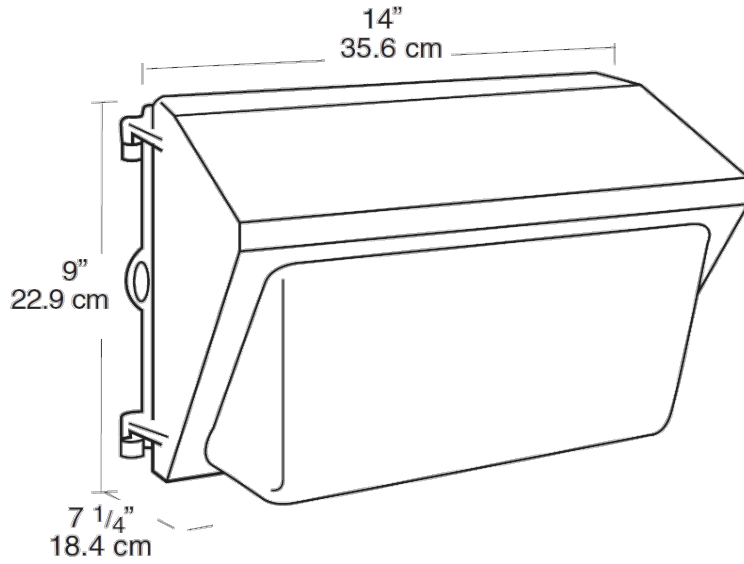

This product is a COTS item manufactured in the United States, and is compliant with the Trade Agreements Act.

GSA Schedule:

Suitable in accordance with FAR Subpart 25.4.

Dimensions

Features

- Precision die cast aluminum housing with durable polyester powder coating
- Tempered Glass Refractor
- Drilling template for easy box mounting
- Silicone gasket remains in place during relamping
- Top, side and back conduit openings
- Long life lamp included