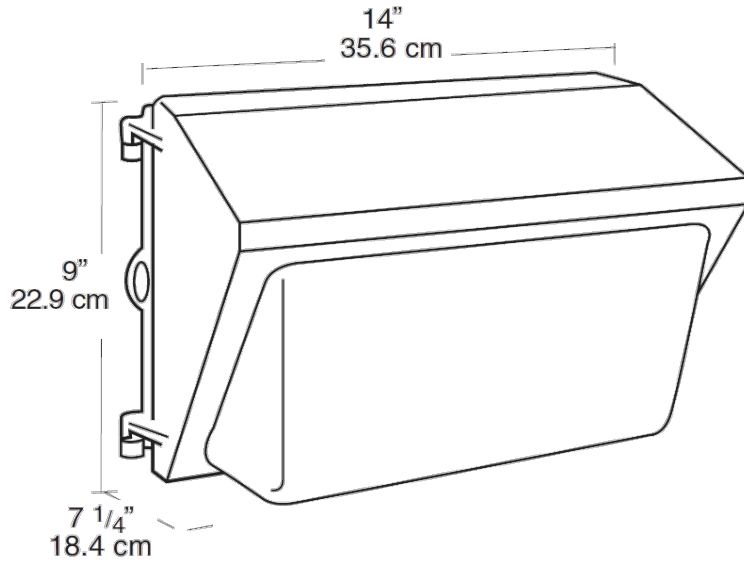

Dimensions

Features

- Precision die cast aluminum housing with durable polyester powder coating
- Tempered Glass Refractor
- Drilling template for easy box mounting
- Silicone gasket remains in place during relamping
- Top, side and back conduit openings
- Long life lamp included