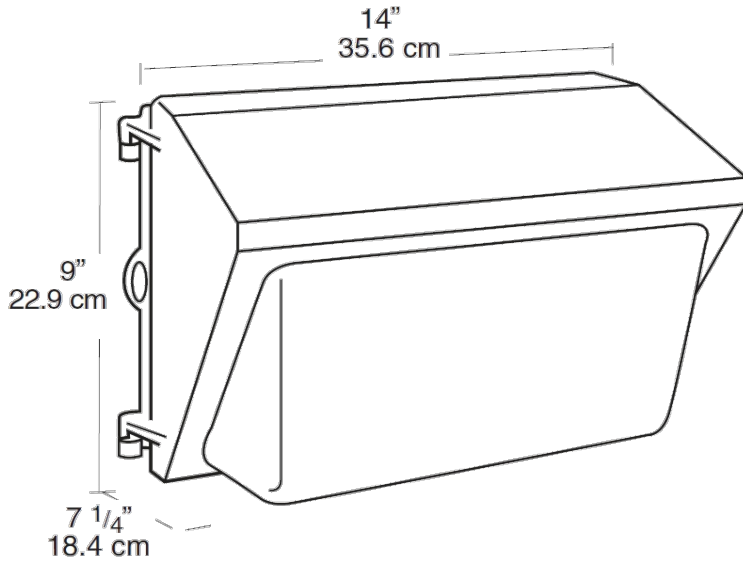

Dimensions

Features

- Precision die cast aluminum housing with durable polyester powder coating
- Tempered Glass Refractor
- Drilling template for easy box mounting
- Silicone gasket remains in place during relamping
- Top, side and back conduit openings
- Long life lamp included