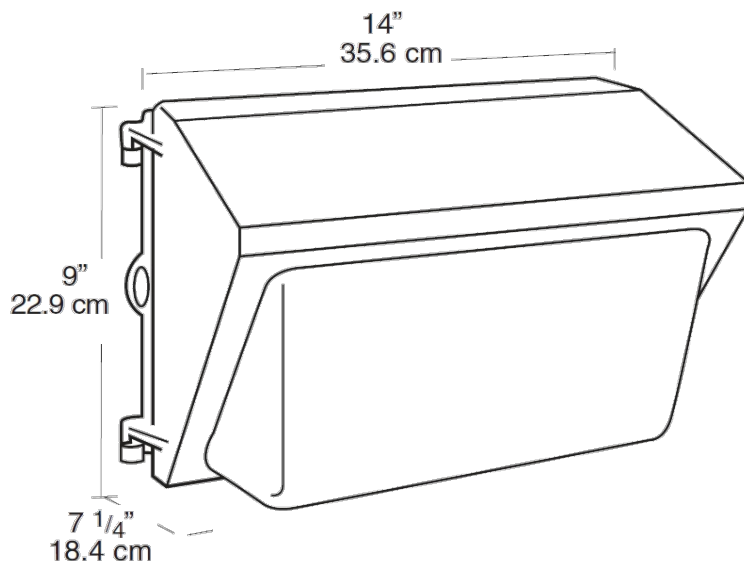

This product is a COTS item manufactured in the United States, and is compliant with the Trade Agreements Act.

GSA Schedule:

Suitable in accordance with FAR Subpart 25.4.

Dimensions

Features

- Precision die cast aluminum housing with durable polyester powder coating
- Tempered Glass Refractor
- Drilling template for easy box mounting
- Silicone gasket remains in place during relamping
- Top, side and back conduit openings
- Long life lamp included