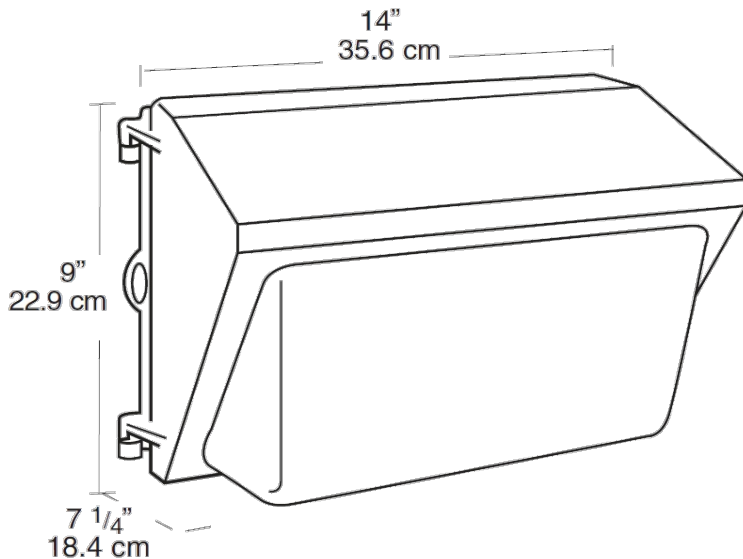

This product is a COTS item manufactured in the United States, and is compliant with the Trade Agreements Act.

GSA Schedule:

Suitable in accordance with FAR Subpart 25.4.

Dimensions

Features

- Precision die cast aluminum housing with durable polyester powder coating
- Tempered Glass Refractor
- Drilling template for easy box mounting
- Silicone gasket remains in place during relamping
- Top, side and back conduit openings
- Long life lamp included