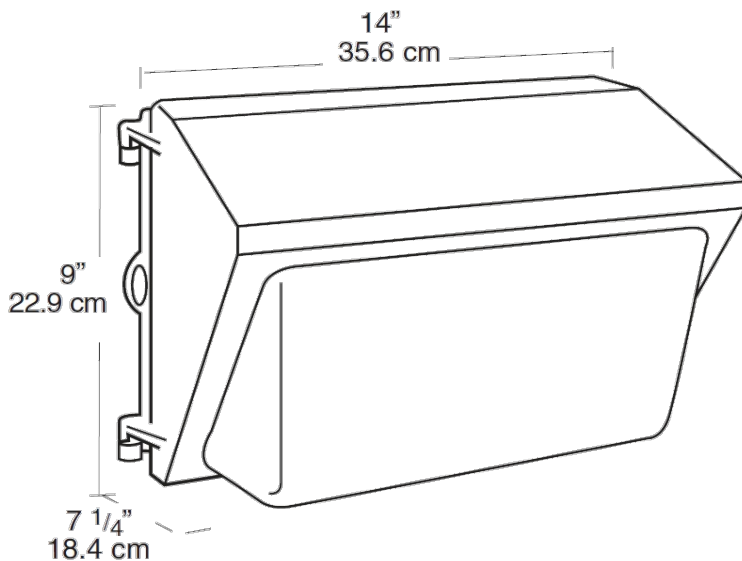

This product is a COTS item manufactured in the United States, and is compliant with the Trade Agreements Act.

GSA Schedule:

Suitable in accordance with FAR Subpart 25.4.

Dimensions

Features

- Precision die cast aluminum housing with durable polyester powder coating
- Tempered Glass Refractor
- Drilling template for easy box mounting
- Silicone gasket remains in place during relamping
- Top, side and back conduit openings
- Long life lamp included