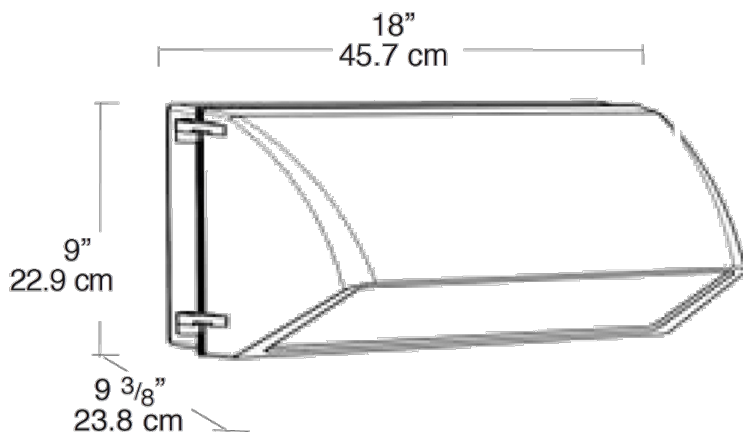

Dimensions

Features

- Hinged door frame opens and remains captive for easy relamping
- Precision die cast aluminum housing with durable polyester powder coating
- Drilling template for easy box mounting
- Silicone gasket remains in place during relamping
- Tempered glass refractor
- Long life lamp included