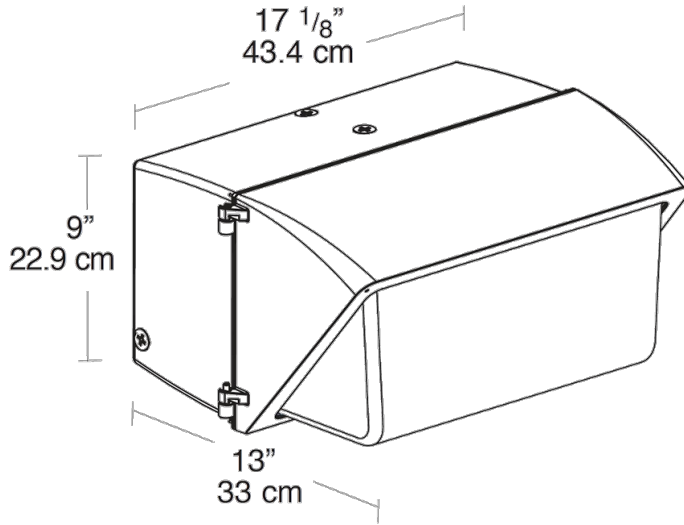

Dimensions

Features

- Hinged door frame opens and remains captive for easy relamping
- Precision die cast aluminum housing with durable polyester powder coating
- Silicone gasket remains in place during relamping
- Tempered glass refractor
- Long life lamp included