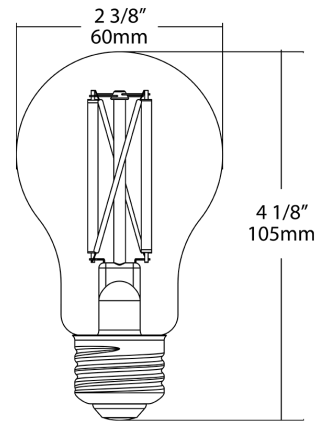

Bulb Shape:

A19

Base Type:

E26, Medium Screw Base

Enclosure Material:

Glass

Beam Angle:

360°

Wattage Equivalency:

75W Incandescent

Case and Pallet Dimensions

	QTY	LENGTH (in)	WIDTH (in)	HEIGHT (in)
CASE	12	10.8	8.1	10.8
PALLET	1080	44.1	38.7	26.7

Dimension

Features

- Replacement for conventional decorative lamps
- Filament LED construction gives a unique traditional look and feel for decorative and ambient applications
- Produces rich and vibrant colors, >90CRI
- Rated for use in enclosed and open fixtures in dry and damp locations
- Longer lifespan compared to legacy equivalents minimizes replacement and maintenance costs
- Title 20 Compliant, ENERGY STAR Compliant, UL Listed
- Smooth uniform dimming down to 10% (check dimmer compatibility list)