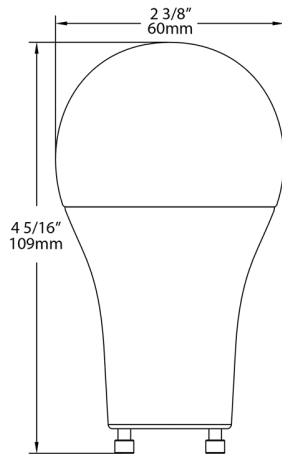

Beam Angle:

230°

Shipping Information

Case Dimensions:

15.4 x 5.2 x 4.9

Pallet Quantity of Pieces:

2016

Pallet Dimensions:

47.24 x 39.37 x 45.67

Construction

MOL:

4.29"

MOD:

2.36"

Dimensions

Features