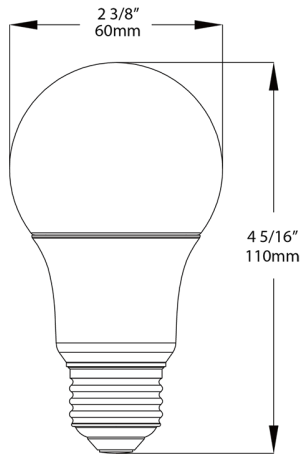

### Optical

**Beam Angle:**

230°

### Shipping Information

**Case Dimensions:**

10 x 7.559 x 5.118

**Pallet Quantity of Pieces:**

2592

**Pallet Dimensions:**

45.35 x 40 x 46.06

### Construction

**MOL:**

4.41"

**MOD:**

2.4"

## Dimensions