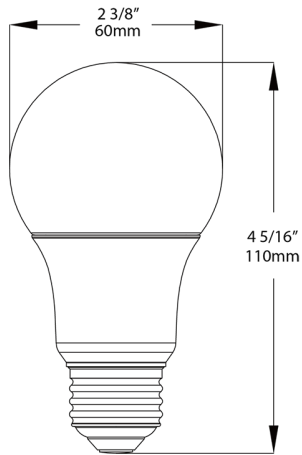

Warranty:

3 years

Optical

Beam Angle:

230°

Shipping Information

Case Dimensions:

10 x 7.559 x 5.118

Pallet Quantity of Pieces:

2592

Pallet Dimensions:

45.35 x 40 x 46.06

Construction

MOL:

4.41"

MOD:

2.4"

Dimensions

Features

A-line bulbs replace conventional halogen and incandescent bulbs

Produces 90 CRI, ideal for general lighting applications

Suitable for use in enclosed fixtures