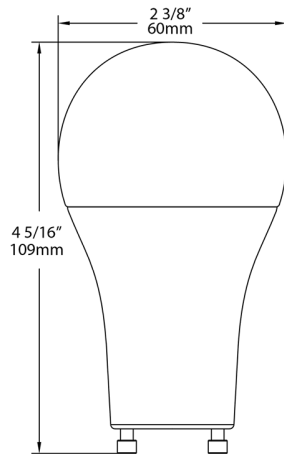

230°

Shipping Information

Case Dimensions:

15.4 x 5.2 x 4.9

Pallet Quantity of Pieces:

2016

Pallet Dimensions:

47.24 x 39.37 x 45.67

Construction

MOL:

4.29"

MOD:

2.36"

Dimensions

Features

A-line bulbs replace conventional halogen and incandescent bulbs