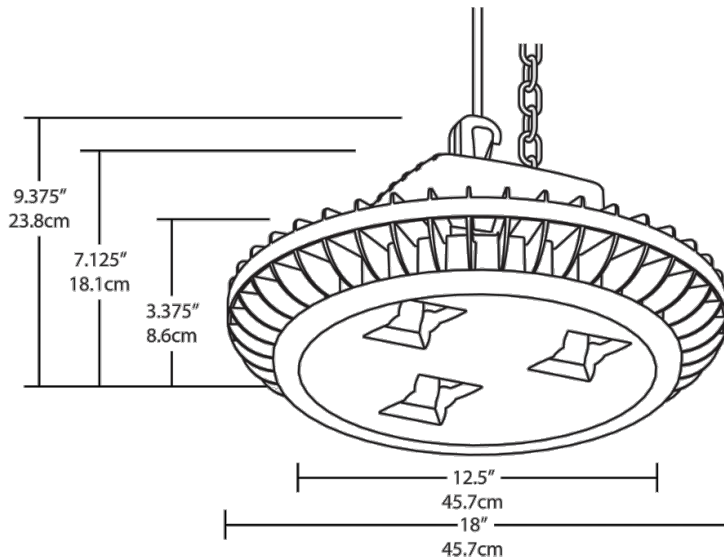

Technical Specifications (continued)

Other

California Title 24:

AISLED78/BL complies with 2013 California Title 24 building and electrical codes as a commercial indoor fixture for corridors, stairwells, warehouses and covered parking garages when used with an occupancy sensor. Select an occupancy sensor using catalog number LOSBAY800.

Patents:

The design of the AISLED™ is protected by patents pending in US, Canada, China, Taiwan and Mexico.

Accessories:

Available accessories include protective polysield and wire guards, replacement lens and doorframe, and an occupancy sensor.

Country of Origin:

Designed by RAB in New Jersey and assembled in the USA by RAB's IBEW Local 3 workers.

Buy American Act Compliant:

This product is a COTS item manufactured in the United States, and is compliant with the Buy American Act.

Recovery Act (ARRA) Compliant:

This product complies with the 52.225-21 "Required Use of American Iron, Steel, and Manufactured Goods-- Buy American Act-- Construction Materials (October 2010).

Trade Agreements Act Compliant:

This product is a COTS item manufactured in the United States, and is compliant with the Trade Agreements Act.

GSA Schedule:

Suitable in accordance with FAR Subpart 25.4.

Dimensions

Features

- Efficient, aisle-shaped, vertical illumination
- Eliminates hot spots on higher shelves that can cause glare, improving overall visibility
- 100,000-hour LED lifespan
- 5-year warranty

Ordering Matrix

Family	Watts	Color Temp	Finish	Bi-Level
AISLED	78 = 78W	Blank = 5000K (Cool) Y = 3000K (Warm) N = 4000K (Neutral)	W = White	Blank = No Bi-Level /BL = Bi-Level