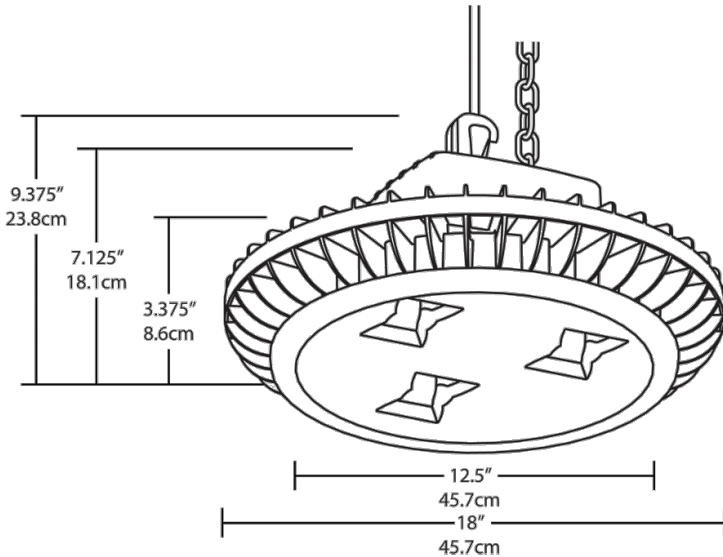

Technical Specifications (continued)

Other

California Title 24:

AISLED78/BL complies with 2013 California Title 24 building and electrical codes as a commercial indoor fixture for corridors, stairwells, warehouses and covered parking garages when used with an occupancy sensor. Select an occupancy sensor using catalog number LOSBAY800.

Patents:

The design of the AISLED™ is protected by patents pending in US, Canada, China, Taiwan and Mexico.

Accessories:

Available accessories include protective polysield and wire guards, replacement lens and doorframe, and an occupancy sensor.

Country of Origin:

Designed by RAB in New Jersey and assembled in the USA by RAB's IBEW Local 3 workers.

Buy American Act Compliant:

This product is a COTS item manufactured in the United States, and is compliant with the Buy American Act.

Recovery Act (ARRA) Compliant:

This product complies with the 52.225-21 "Required Use of American Iron, Steel, and Manufactured Goods-- Buy American Act-- Construction Materials (October 2010).

Trade Agreements Act Compliant:

This product is a COTS item manufactured in the United States, and is compliant with the Trade Agreements Act.

GSA Schedule:

Suitable in accordance with FAR Subpart 25.4.

Dimensions

Features

- Efficient, aisle-shaped, vertical illumination
- Eliminates hot spots on higher shelves that can cause glare, improving overall visibility
- 100,000-hour LED lifespan
- 5-year warranty

Ordering Matrix

Family	Watts	Color Temp	Finish	Bi-Level
AISLED	78 = 78W	Blank = 5000K (Cool) Y = 3000K (Warm) N = 4000K (Neutral)	W = White	Blank = No Bi-Level /BL = Bi-Level