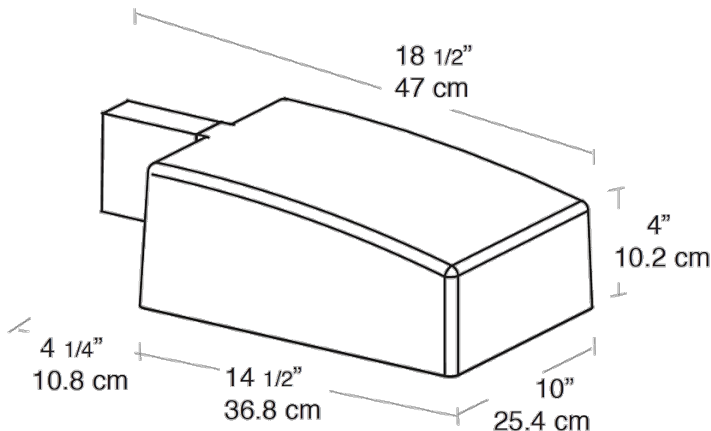

Dimensions

Features

- For use at 10' - 15' mounting height
- Sleek design for low EPA
- Heavy duty die cast aluminum housing and door
- 4kv pulse rated socket
- Hydroformed reflector
- Silicone gasket seals optical compartment
- Lamp supplied