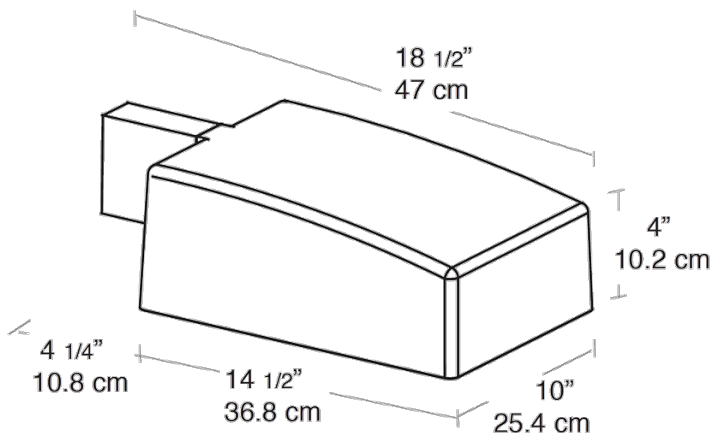

Dimensions

Features

- For use at 10' - 15' mounting height
- Sleek design for low EPA
- Heavy duty die cast aluminum housing and door
- 4kv pulse rated socket
- Hydroformed reflector
- Silicone gasket seals optical compartment
- Lamp supplied