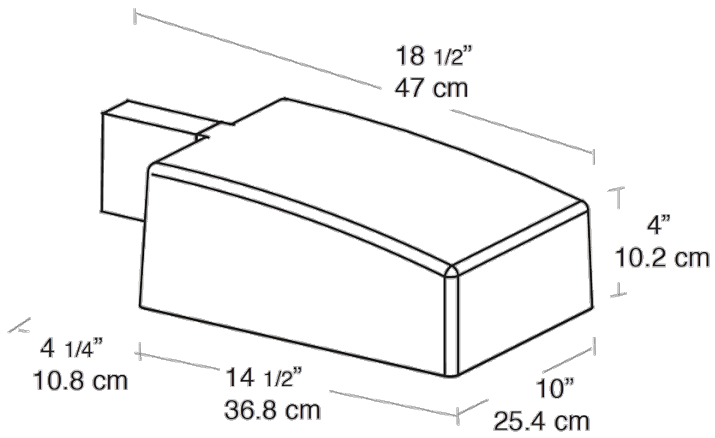

## Dimensions

## Features

- For use at 10' - 15' mounting height
- Sleek design for low EPA
- Heavy duty die cast aluminum housing and door
- 4kv pulse rated socket
- Hydroformed reflector
- Silicone gasket seals optical compartment
- Lamp supplied