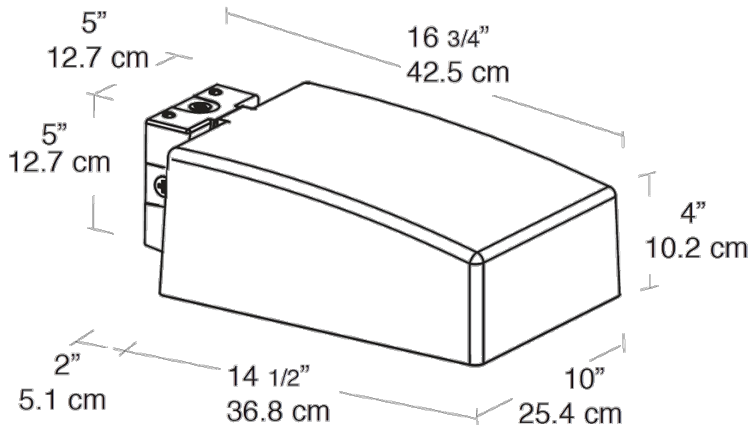

Features

- For use at 10' - 15' mounting height
- Sleek design for low EPA
- Heavy duty die cast aluminum housing and door
- 4kv pulse rated socket
- Hydroformed reflector
- Silicone gasket seals optical compartment
- Lamp supplied