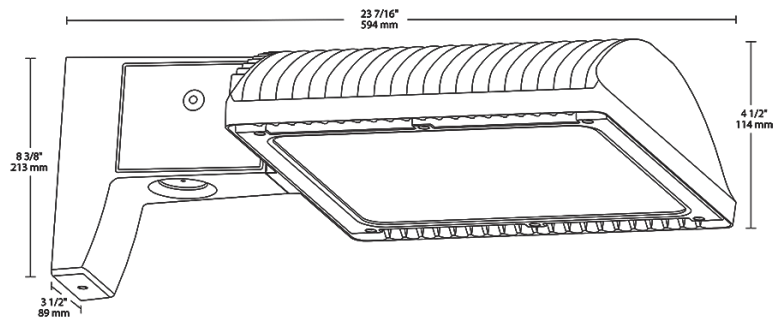

Technical Specifications (continued)

Other

Warranty:

RAB warrants that our LED products will be free from defects in materials and workmanship for a period of five (5) years from the date of delivery to the end user, including coverage of light output, color stability, driver performance and fixture finish. RAB's warranty is subject to all terms and conditions found at

Equivalency:

Replaces 200W Metal Halide

Buy American Act Compliance:

RAB values USA manufacturing! Upon request, RAB may be able to manufacture this product to be compliant with the Buy American Act (BAA). Please contact customer service to request a quote for the product to be made BAA compliant.

Optical

BUG Rating:

B0 U0 G1

Dimensions

Features

66% energy cost savings vs. HID

100,000-hour LED lifespan

5-Year, No Compromise Fixture Warranty and 10-Year, No Compromise Lightcloud Warranty