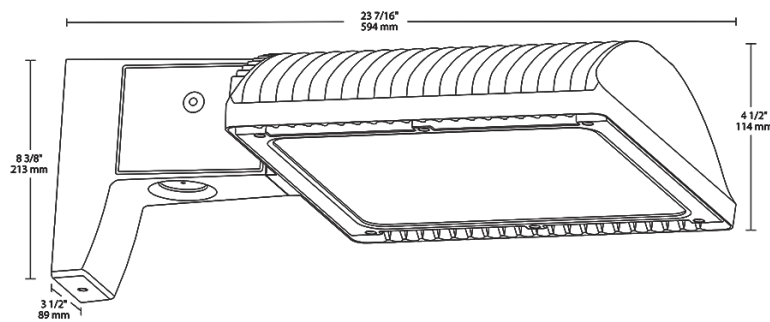

Technical Specifications (continued)

Other

Patents:

The ALED design is protected by patents in the U.S. Pat. 668,370, Canada Pat. 144956, China ZL201230100154.X, and Mexico Pat. 38423. Pending patents in Taiwan.

Warranty:

RAB warrants that our LED products will be free from defects in materials and workmanship for a period of five (5) years from the date of delivery to the end user, including coverage of light output, color stability, driver performance and fixture finish. RAB's warranty is subject to all terms and conditions found at

Equivalency:

Equivalent to 250W Metal Halide

Buy American Act Compliance:

RAB values USA manufacturing! Upon request, RAB may be able to manufacture this product to be compliant with the Buy American Act (BAA). Please contact customer service to request a quote for the product to be made BAA compliant.

Optical

BUG Rating:

B1 U0 G2

Dimensions

Features

66% energy cost savings vs. HID

100,000-hour LED lifespan

5-Year, No Compromise Fixture Warranty and 10-Year, No Compromise Lightcloud Warranty