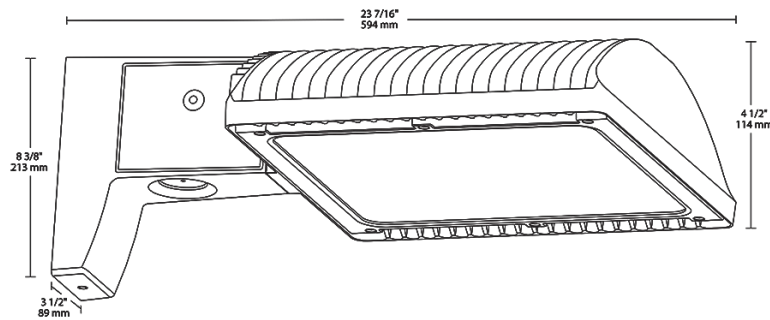

Technical Specifications (continued)

Other

Patents:

The ALED design is protected by patents in the U.S. Pat. 668,370, Canada Pat. 144956, China ZL201230100154.X, and Mexico Pat. 38423. Pending patents in Taiwan.

Warranty:

RAB warrants that our LED products will be free from defects in materials and workmanship for a period of five (5) years from the date of delivery to the end user, including coverage of light output, color stability, driver performance and fixture finish. RAB's warranty is subject to all terms and conditions found at

Equivalency:

Equivalent to 250W Metal Halide

Buy American Act Compliance:

RAB values USA manufacturing! Upon request, RAB may be able to manufacture this product to be compliant with the Buy American Act (BAA). Please contact customer service to request a quote for the product to be made BAA compliant.

Optical

BUG Rating:

B1 U0 G2

Dimensions

Features

66% energy cost savings vs. HID

100,000-hour LED lifespan

5-Year, No Compromise Fixture Warranty and 10-Year, No Compromise Lightcloud Warranty