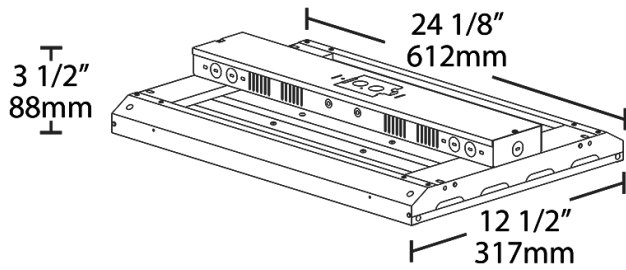

Dimensions

Features

- High efficiency. Low price.
- Ideal for industrial warehouse spaces
- 100,000 hour LED lifespan
- 5-Year, Limited Warranty

Ordering Matrix

Family	Length	Wattage	Color Temp	Voltage	Control Options	Emergency Options	Other Options
ARBAY	2	-	160	N	/480		/SP10
	2 = 2 ft.	95 = 95W 120 = 120W 145 = 145W 160 = 160W	Blank = 5000K (Cool) N = 4000K (Neutral)	Blank = 120-277V, 0-10V Dimming /480 = 480V, 0-10V Dimming	Blank = No Options /PIR = 120-277V, Passive Infrared Occupancy Sensor /LC = 120-277V, Lightcloud Control /LCS = 120-277V, Lightcloud Motion Sensor	Blank = No Options /E2 = 120-277V, Emergency Battery ¹	Blank = No Options /SP10 = 10kV Surge Protection /8C = 8' Cord only ² /8CP = 8' Cord, Straight Blade Plug 120V, NEMA 5-15P ³ /8CP2 = 8' Cord, Straight Blade Plug 277V, NEMA 7-15P ³ /8CPT = 8' Cord, Twistlock Plug 120V, NEMA L5-15P ³ /8CPT2 = 8' Cord, Twistlock Plug 277V, NEMA L7-15P ³ /8CPT4 = 8' Cord, Twistlock Plug 480V, NEMA L8-20P ³

¹ For battery backup models with cord and plug dimming is not possible

² For cord only (8C) models, a 5 conductor cable will be used to make dimming possible

³ For cord and plug (8CP, 8CP2, 8CPT, 8CPT2, 8CPT4) models 0-10V dimming is not possible