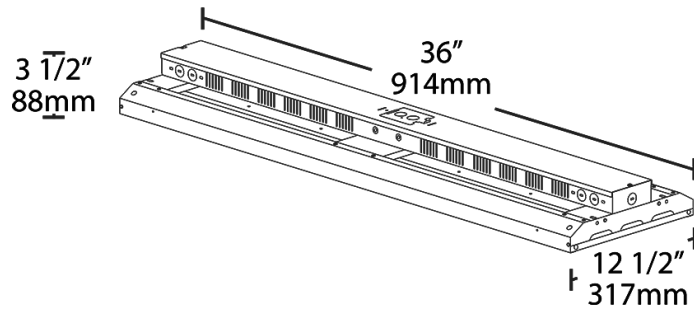

Dimensions

Features

- High efficiency. Low price.
- Ideal for industrial warehouse spaces
- 100,000 hour LED lifespan
- 5-Year, Limited Warranty